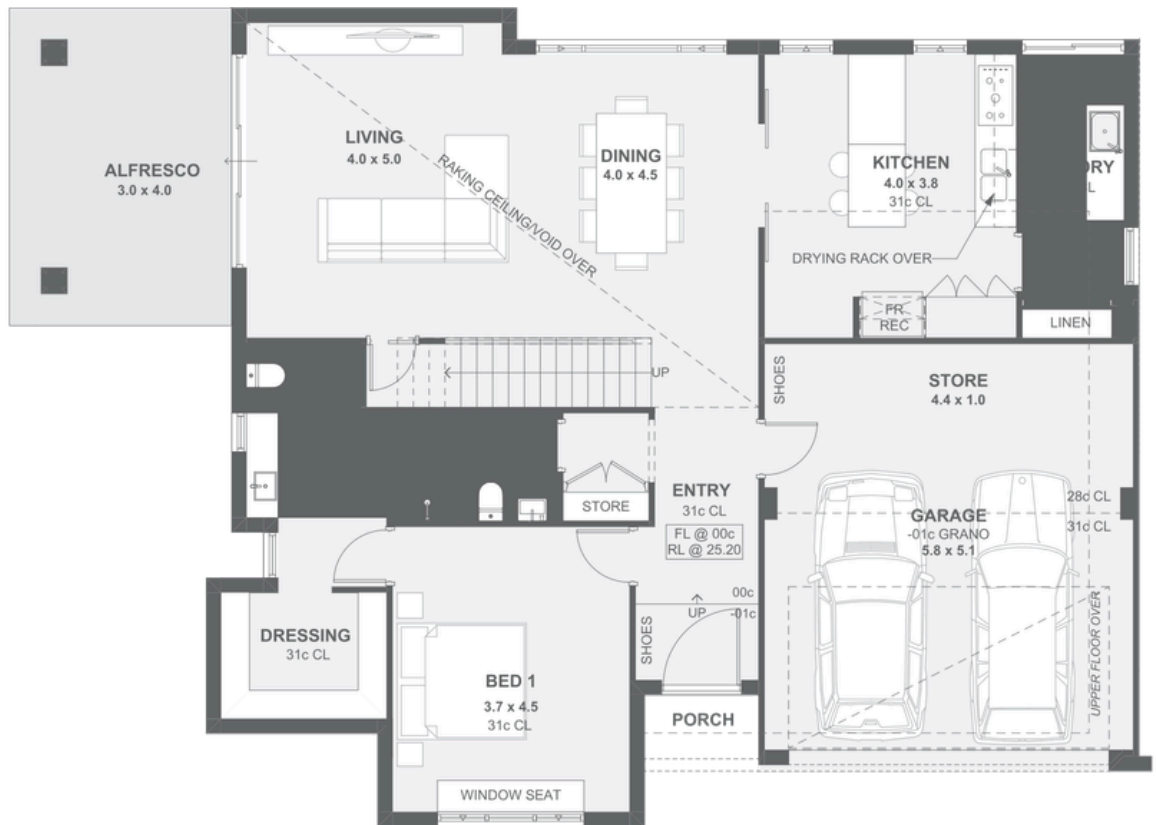

VICTORIA PARK

Family Home

4

2

2

323m²

Living Area	227m ²
Total Area	323m ²
Width	15m
Depth	13m

CALL ZAC 0417 263 088
buildinsightwa.com.au