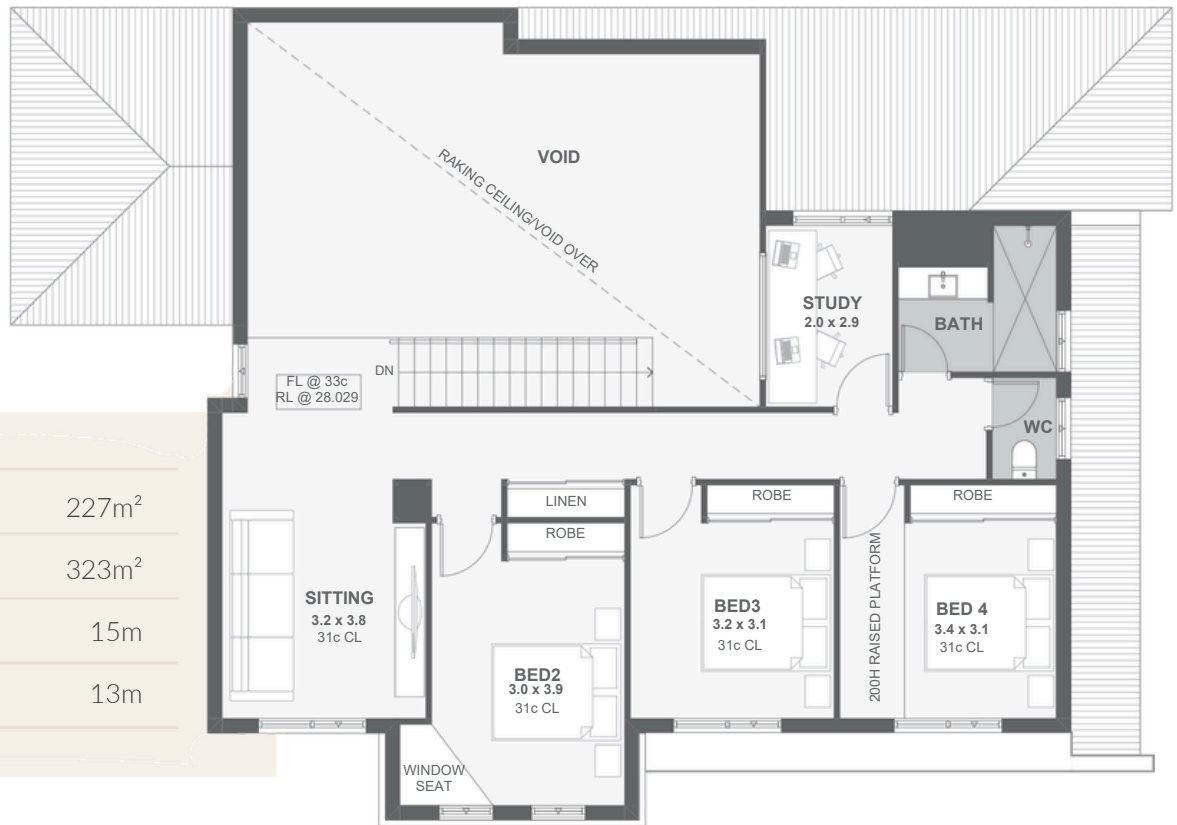

VICTORIA PARK

Family Home

4

2

2

323m²

Living Area	227m ²
Total Area	323m ²
Width	15m
Depth	13m

CALL ZAC 0417 263 088
buildinsightwa.com.au